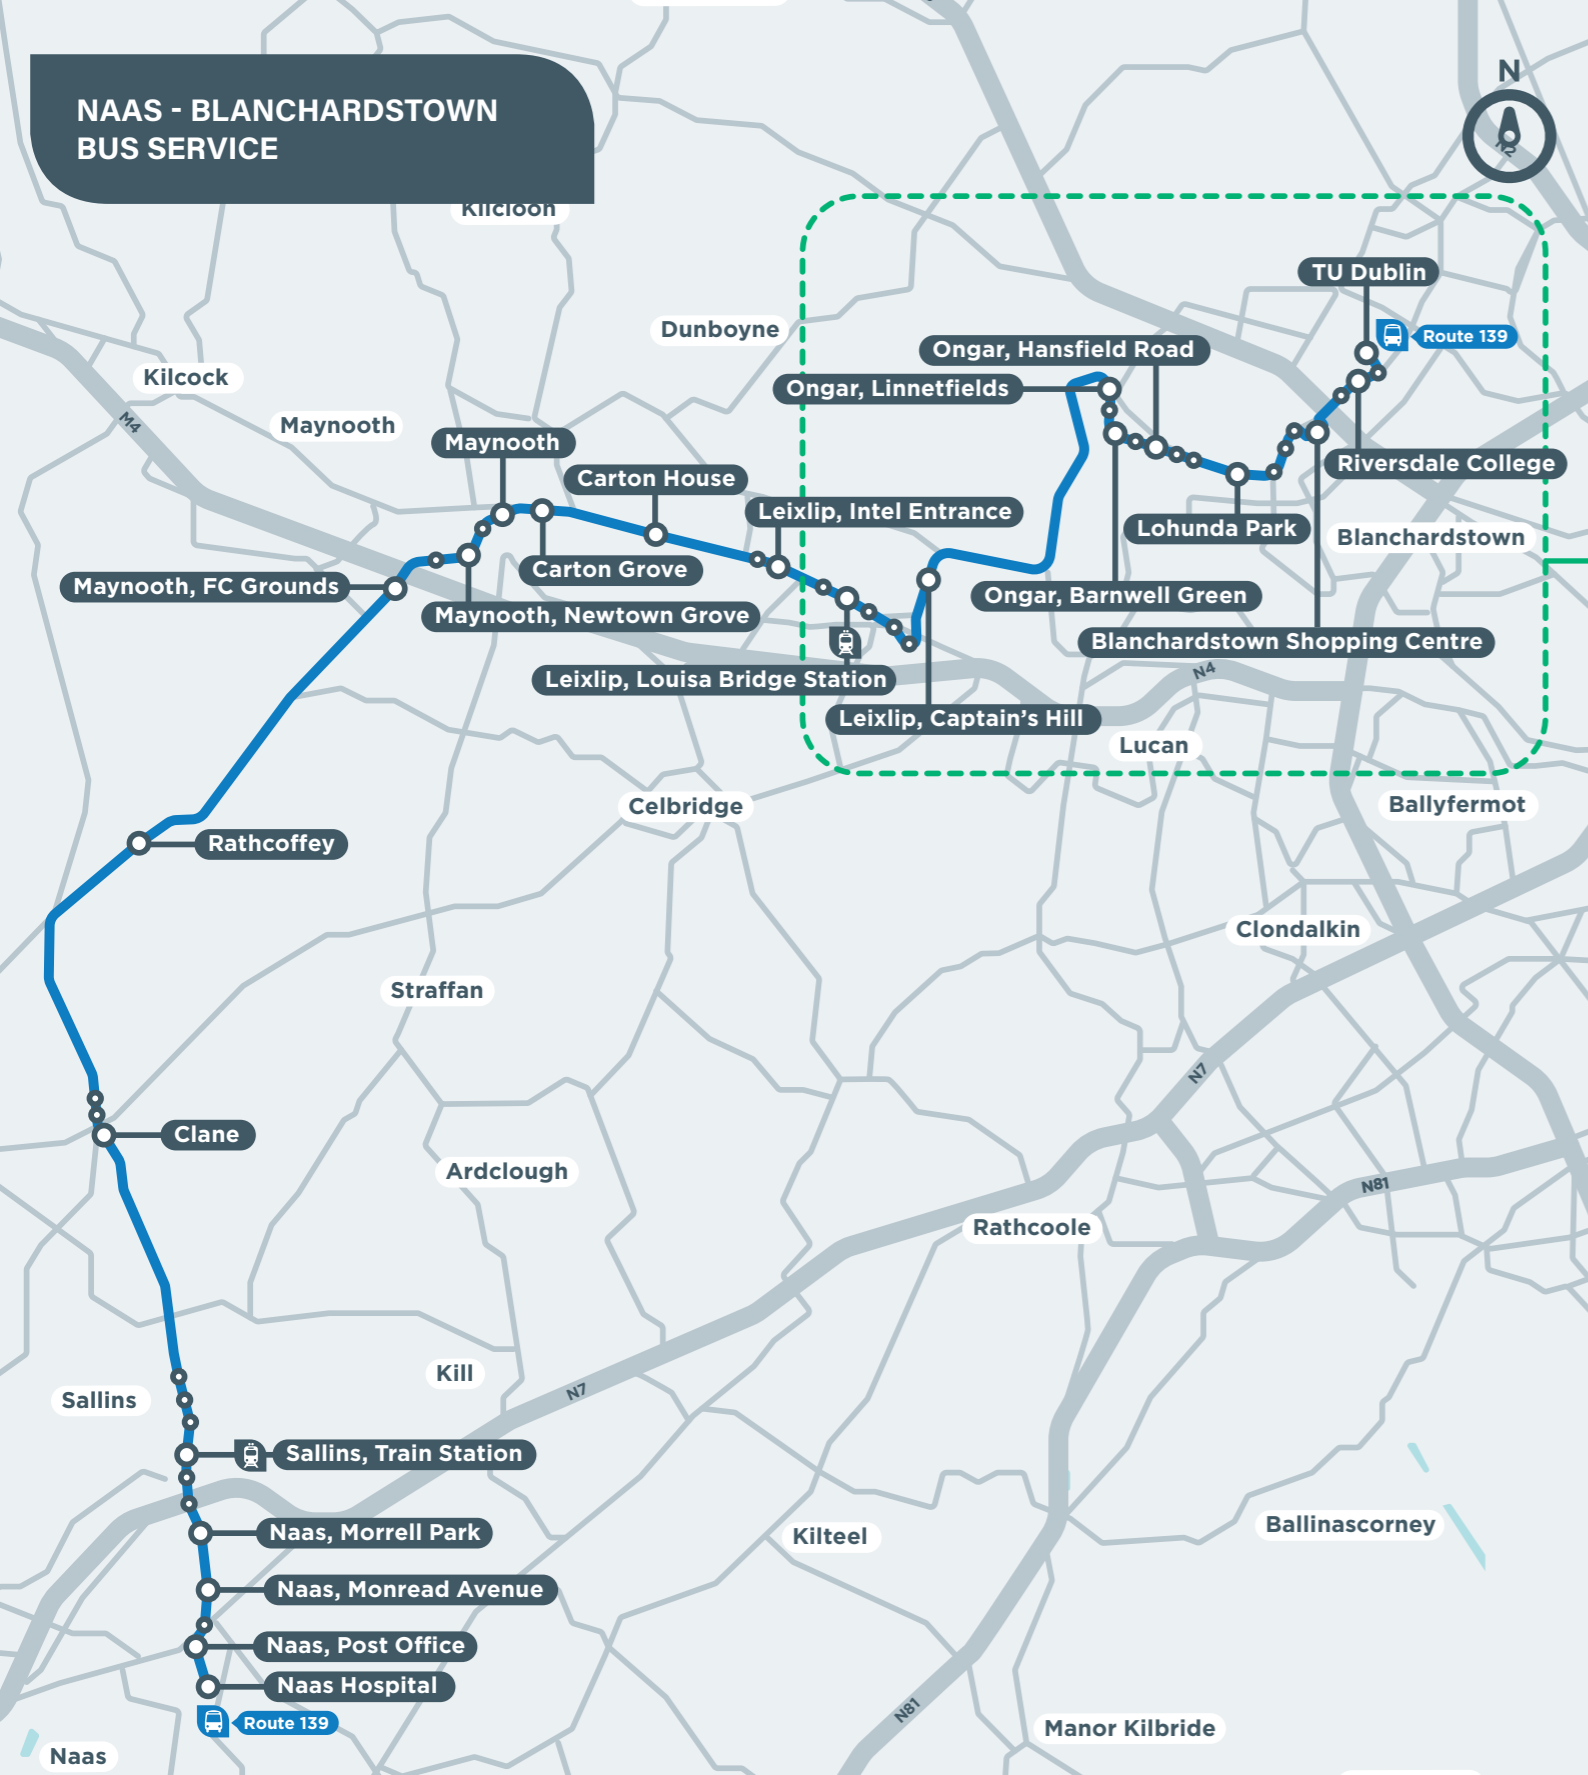

NAAS - BLANCHARDSTOWN BUS SERVICE